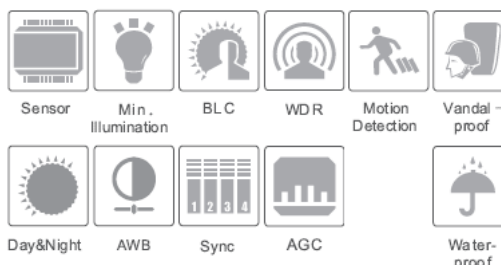

# Dome Camera HD-TVI

### Caratteristiche tecniche

- 720P real time image, high resolution, true color
- HD TVI lossless video output
- CMOS progressive scan, perfectly capture the moving object
- High speed, long distance, real time transmission
- Auto color to B / W at low illumination
- Support ICR switch, true day / night
- Support noise reduction function
- 10 ~ 20m IR night view distance optional
- IP66 ingress protection