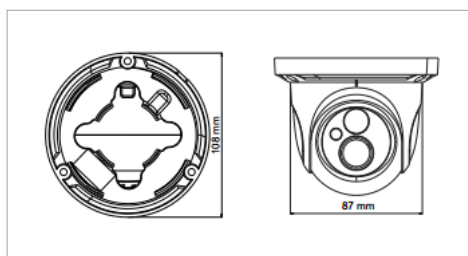

Specifiche	EM-SMALLHD
<b>CAMERA</b>	
Sensore	1/3" CMOS
Risoluzione	720P (1280*720)
Min. Illumination	0 Lux ( LED ON )
Lente	3.6 mm
Compressione video	H.264 / Mjpeg
Risoluzione	1280*720
Frame rate	30fps (60Hz), 25fps (50Hz)
Video out	BNCx1
<b>FUNZIONI</b>	
Day & Night	Yes ( ICR )
S / N Ratio	> 52 dB ( AGC off )
Electronic Shutter	1 / 50s ~ 1 / 50000s ( PAL ); 1 / 60s ~ 1 / 50000s ( NTSC )
AGC	SI
White Balance	Auto White Balance
<b>ALTRO</b>	
Power Supply	DC 12V ( ± 10 % )
Working Environment	- 20 °C ~ 50 °C, 10 % ~ 90 % humidity
Dimensions ( mm )	Φ 64 x 183

### Dimensioni